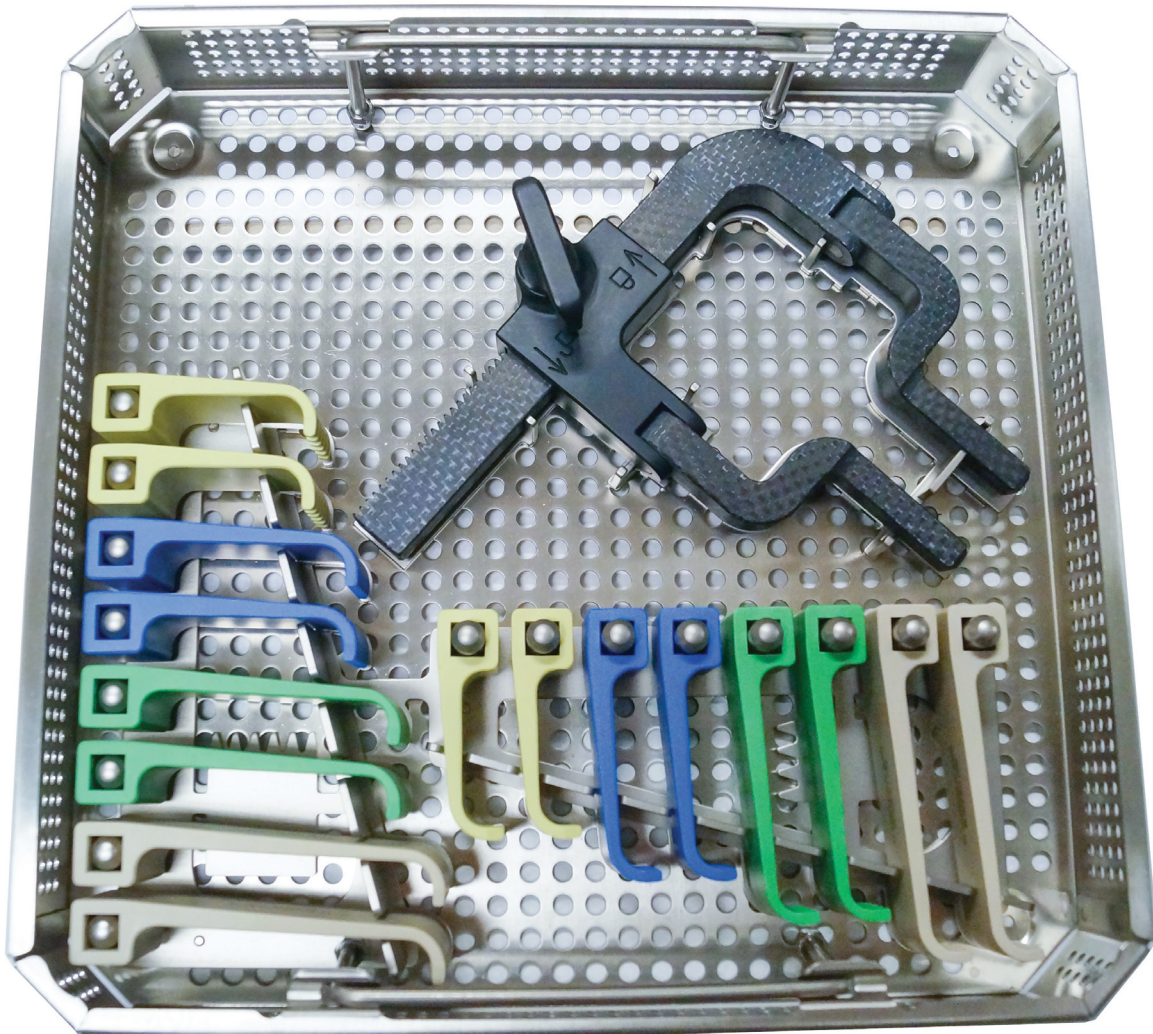

Strategic Business Holdings, Inc.

...Quality Products, Superior Customer Service, & Support

100% Radiolucent

Carbon Fiber Retractor Frame
with Color Coded Peek Blades

SBH 110-977-21 MCC CF Retractor Tray Set with Lid
Sold exclusively through SBH

100% made in Germany

McCulloch Radiolucent Lumbar Retractor

Main +1 (800) 303-3050 Fax +1 (949) 600-8874 9620 Research Drive, Irvine - CA 92618 USA info@sbhsurgical.com www.sbhsurgical.com

Copyright © SBH ®. 2020 - All rights reserved.