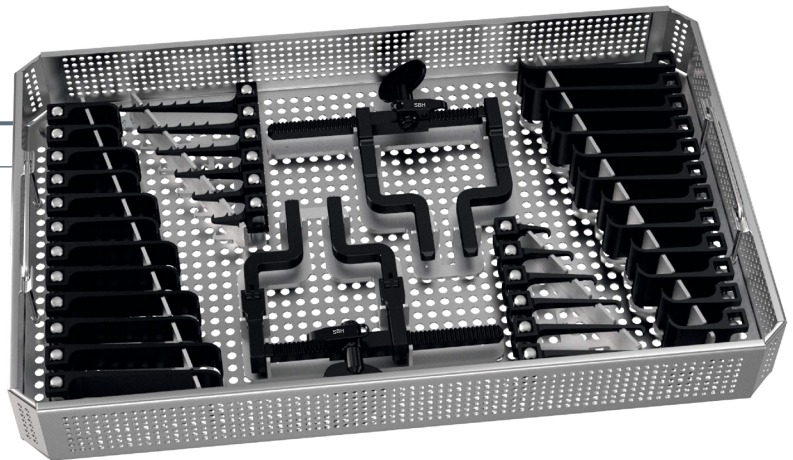

MCC Retractor System

SB 120-968-74 *

MCC Tray small with lid 243 mm x 253 mm x 50 mm

SB 120-968-75 **

MCC Tray large with lid 405 mm x 253 mm x 50 mm

SB 110-777-20

Basic MCC Set with tray and hinged retractor (*)
Blades 2 each, hook 1 each

SB 110-777-25

MCC Set large with tray
and 2 hinged retractors (**)
Blades 2 each, hook 1 each

Changes in technical specifications and dimensions are at our discretion. Subject to modification.
Without our explicit written approval this print media may not be copied or reprinted as a whole or in extracts.