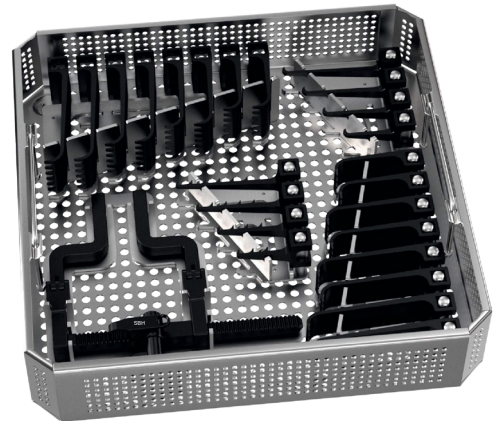

MCC Retractor System

SB 120-968-74 *

MCC Tray small with lid 243 mm x 253 mm x 50 mm

SB 120-968-75 **

MCC Tray large with lid 405 mm x 253 mm x 50 mm

SB 110-777-20

Basic MCC Set with tray and hinged retractor (*)
Blades 2 each, hook 1 each

SB 110-777-25

MCC Set large with tray
and 2 hinged retractors (**)
Blades 2 each, hook 1 each

Changes in technical specifications and dimensions are at our discretion. Subject to modification.
Without our explicit written approval this print media may not be copied or reprinted as a whole or in extracts.