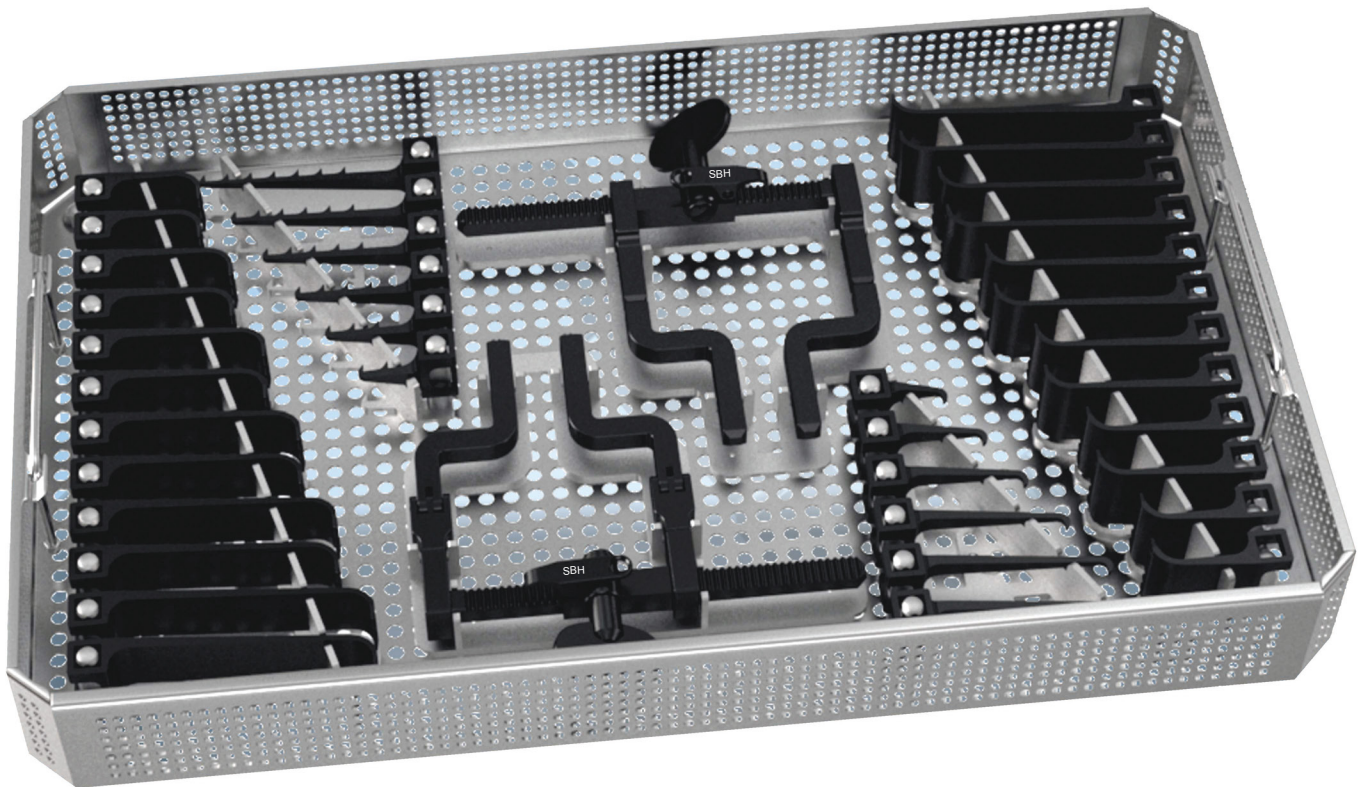

Strategic Business Holdings, Inc.

...Quality Products, Superior Customer Service, & Support

Micro Discectomy Retractor

- Optimal Exposure
- Retractors and blades with TiN coated black finish

100% made in Germany

MCC Retractor System

MCC Retractor System

Retractors: TiN coated

SB 110-777-05	Set SB 110-777-20	Set SB 110-777-25
MCC Hinged Retractor max. opening: 85 mm/ 3.3"	*	**

SB 110-777-10

**MCC Rigid Retractor
max. opening: 85 mm/ 3.3"**

All blades and hooks: TiN coated

Blade 2 teeth, 17 mm

	B - width	T - depth
SB 110-778-82	17 mm	30 mm
SB 110-778-84	17 mm	40 mm
SB 110-778-86	17 mm	50 mm
SB 110-778-88	17mm	60 mm
SB 110-778-90	17 mm	70 mm
SB 110-778-92	17 mm	80 mm
SB 110-778-93	17 mm	90 mm

MCC Retractor System

SB 120-968-74 *

MCC Tray small with lid 243 mm x 253 mm x 50 mm

SB 120-968-75 **

MCC Tray large with lid 405 mm x 253 mm x 50 mm

SB 110-777-20

Basic MCC Set with tray and hinged retractor (*)
Blades 2 each, hook 1 each