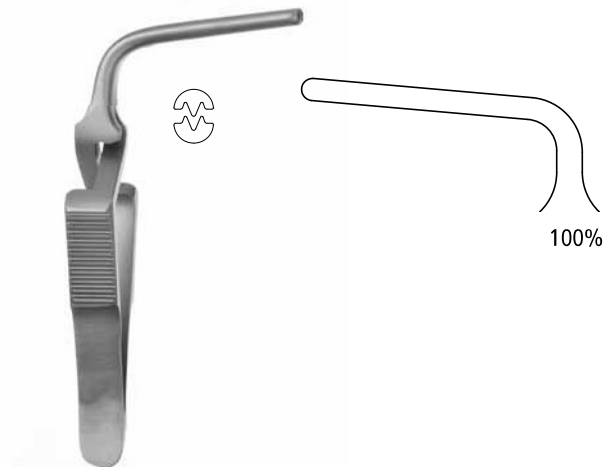

Santulli
cross-action bulldog 85°
SBH RC 2075 - 70/30mm, pressure 225g