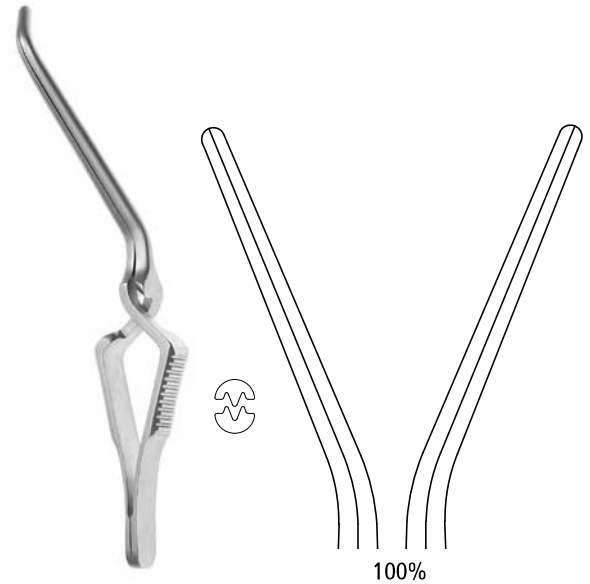

Extremely delicate micro bulldog clamps.
Facilitates the cannulation of smallest vessels with limited exposure.
The jaws are fine serrated parallel closing.

Vessel & Mini Bulldog Clamps - Cardiovascular

DeBakey carotis bulldog
SBH RC 2104 - 76mm

DeBakey bulldog
SBH RC 2096 - 110mm, satinsky
SBH RC 21080 - 110mm, straight

100%

100%

Vessel & Mini Bulldog Clamps - Cardiovascular

Gregory
cross-action bulldog straight
SBH RC 2083 - 92/38mm, str.
SBH RC 2085 - 110/56mm, str.

Gregory Soft
cross-action bulldog angled
SBH RC 2084 - 108/54mm, ang.
SBH RC 2087 - 120/66mm, ang.

The "Soft Clamp Series" designed for easy use in the control of delicate vessels, light weight and "soft" clamping force.