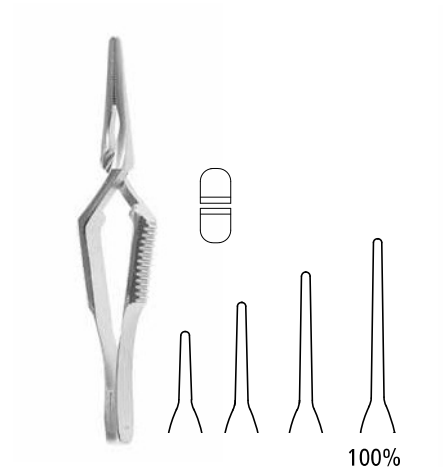

Diethrich non-traumatic cross-action bulldog straight

standard pressure 80g

- SBH RC 2123 - 52/8mm
- SBH RC 2125 - 56/12mm
- SBH RC 2127 - 60/16mm
- SBH RC 2129 - 64/20mm

reduced pressure 60g

- SBH RC 2123-060 - 52/8mm
- SBH RC 2125-060 - 56/12mm

increased pressure 120g

- SBH RC 2123-120 - 52/18mm
- SBH RC 2125-120 - 56/12mm
- SBH RC 2129-120 - 64/20mm